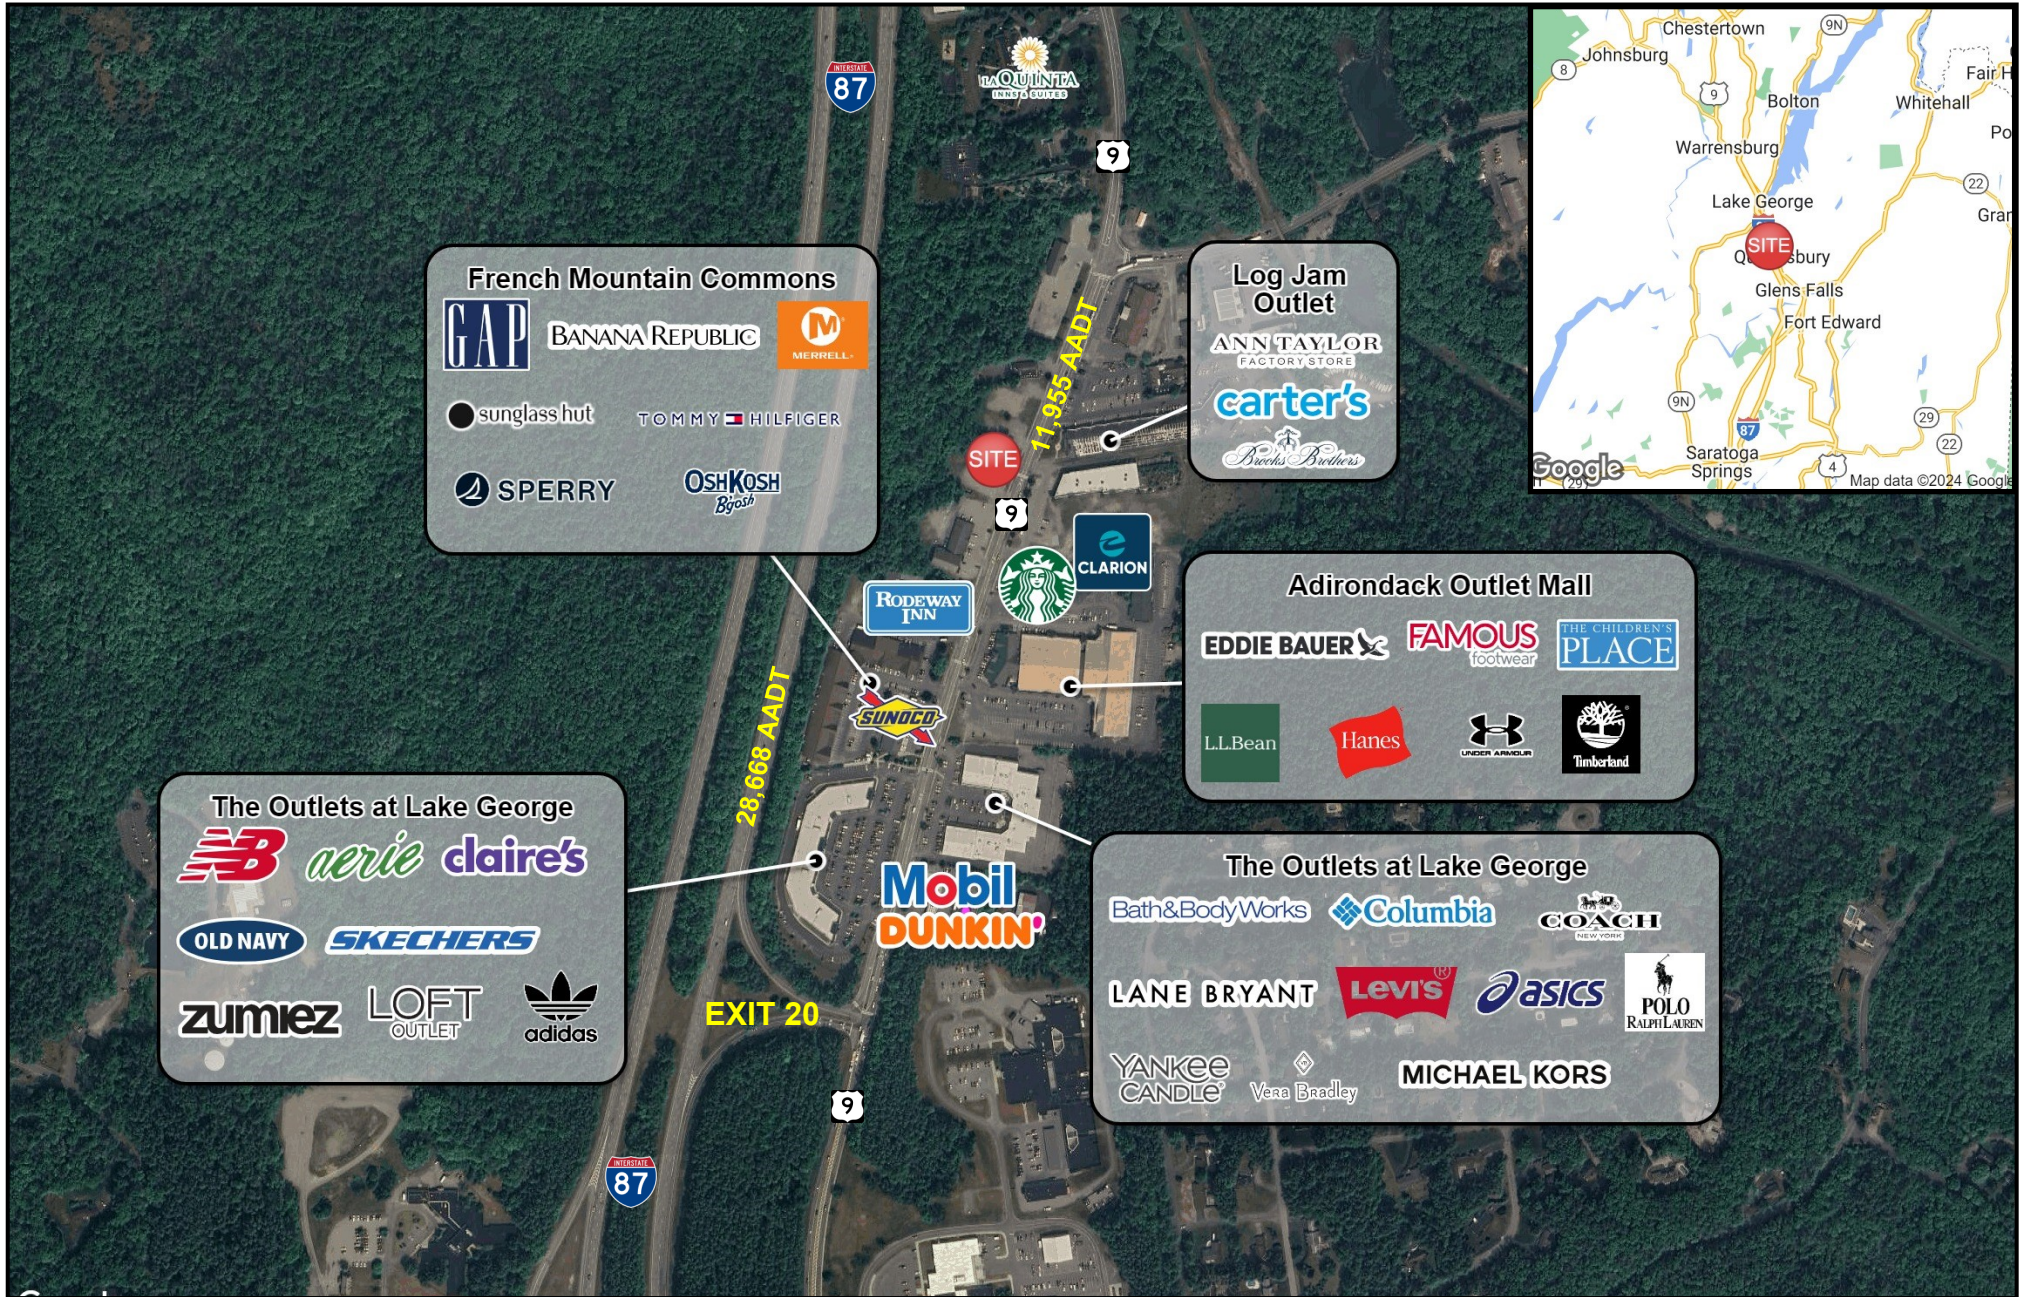

FOR LEASE

1471 Route 9

Lake George, NY 12845

PROPERTY INFO

- New construction ideally positioned within a bustling shopping hub with several neighboring outlet malls.
- High foot traffic and daily traffic count at 11,955 AADT.
- Available occupancy beginning October 2024.
- Easily accessible from I-87.
- Drive thru available.

FOR LEASE | 1471 Route 9 | Lake George, NY 12845

French Mountain Commons

GAP BANANA REPUBLIC **MERRELL**

● sunglass hut TOMMY HILFIFIGER

SPERRY **OSH KOSH Bigosh**

Log Jam Outlet

ANN TAYLOR FACTORY STORE

carter's

Brooks Brothers

Adirondack Outlet Mall

EDDIE BAUER **FAMOUS footwear** **THE CHILDREN'S PLACE**

L.L.Bean **Hanes** **UNDER ARMOUR** **Timberland**

The Outlets at Lake George

NEW BALANCE **aerie** **claire's**

OLD NAVY **SKECHERS**

zumiez **LOFT OUTLET** **adidas**

The Outlets at Lake George

Bath&BodyWorks **Columbia** **COACH**

LANE BRYANT **Levi's** **asics** **POLO RALPH LAUREN**

YANKEE CANDLE **Vera Bradley** **MICHAEL KORS**