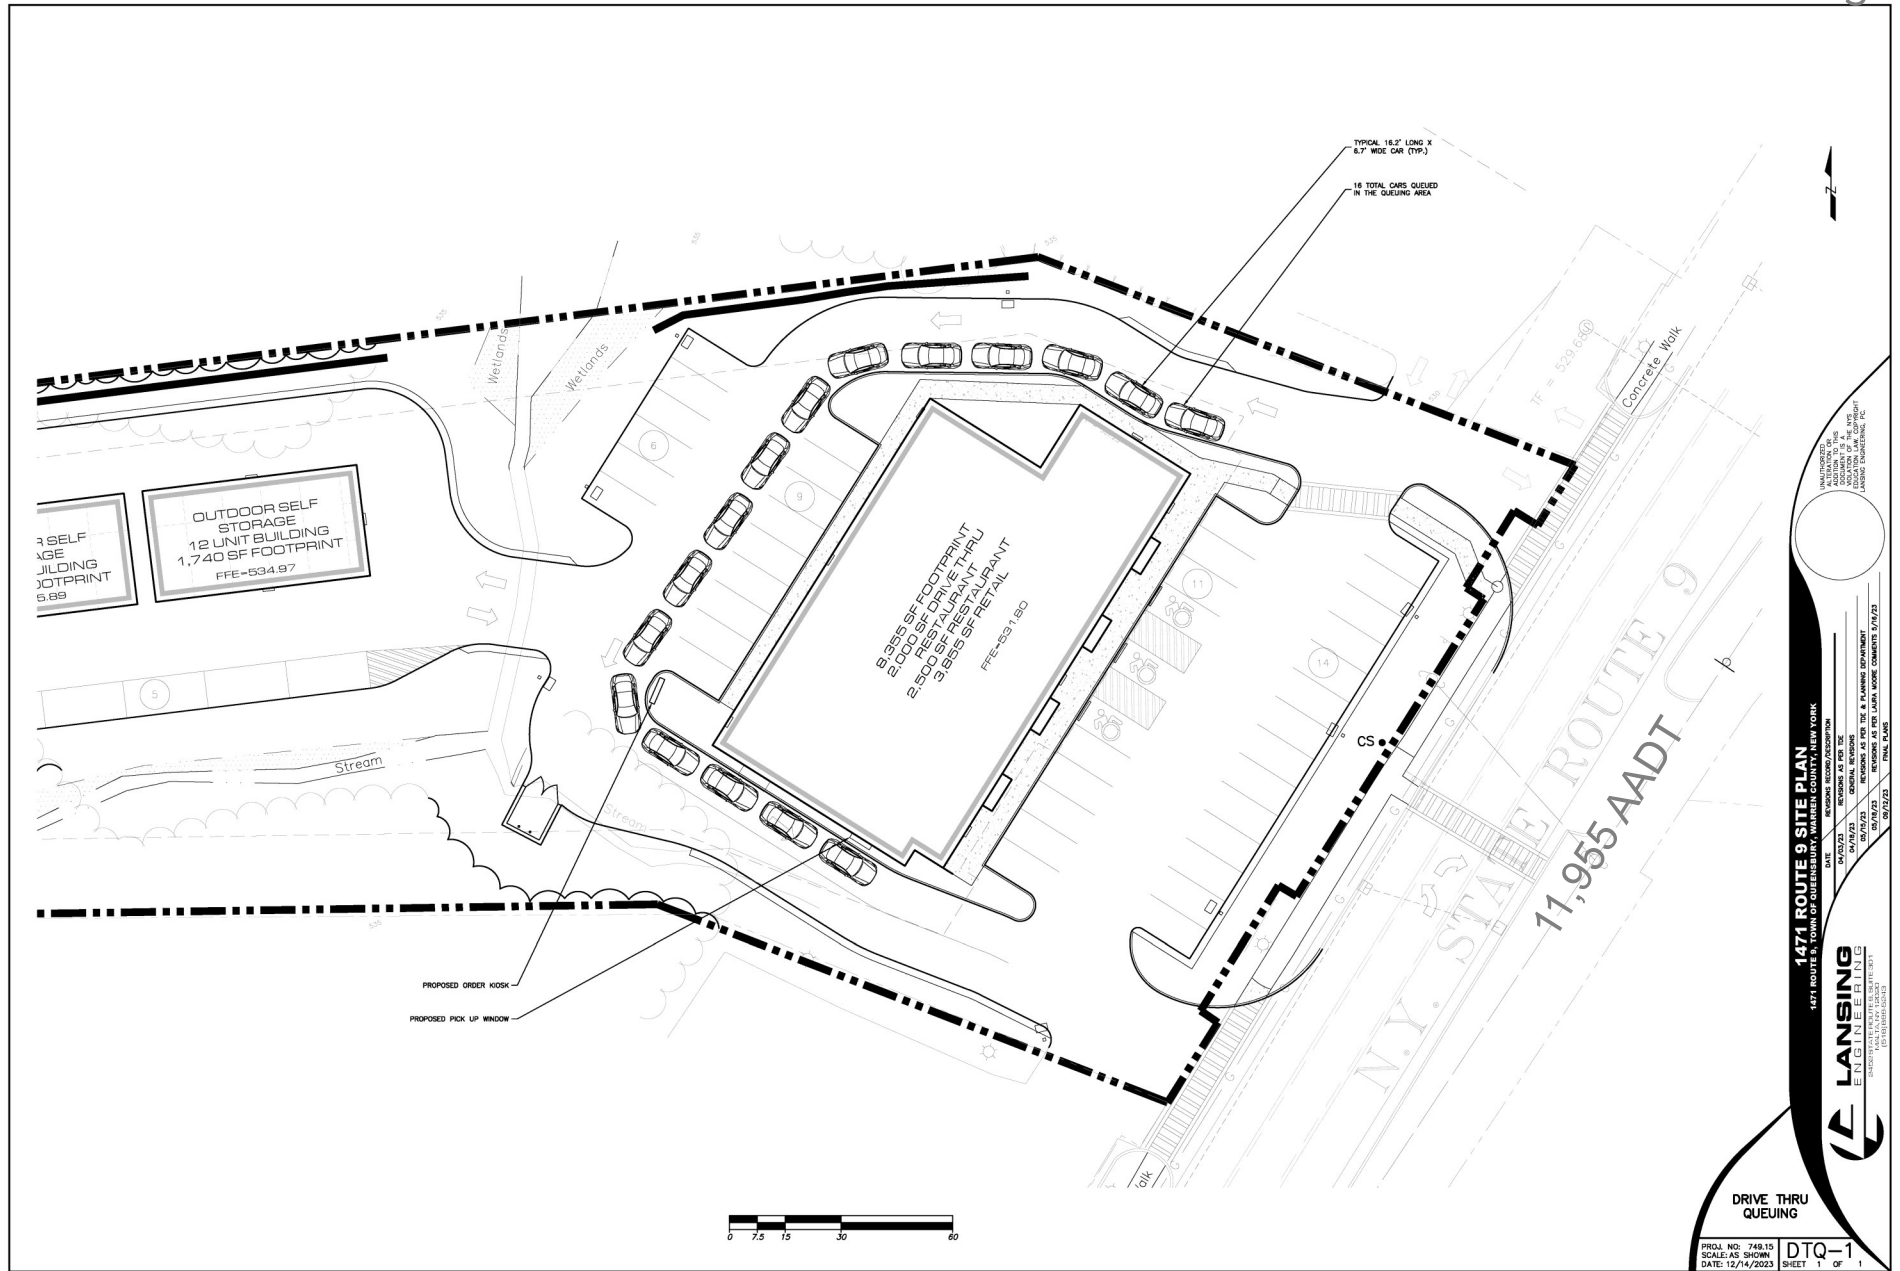

CALL FOR PRICING

518-496-8523

Vlad Goykhman, Senior Associate, Associate Broker
vlad@redmarkrealty.com | 518-496-8523

Value...through performance

Drive Thru Queuing

1471 ROUTE 9 SITE PLAN
 1471 ROUTE 9, TOWN OF GREENWICH, WAYNE COUNTY, NY
 DATE: 01/17/23
 REVISIONS AS PER FEE
 ORIGINAL REVISIONS DATE: 01/17/23
 REVISIONS AS PER FEE & PLANNING DEPARTMENT DATE: 01/17/23
 REVISIONS AS PER LANA WORK COMMENTS DATE: 01/17/23
 FINAL PLANS DATE: 01/17/23